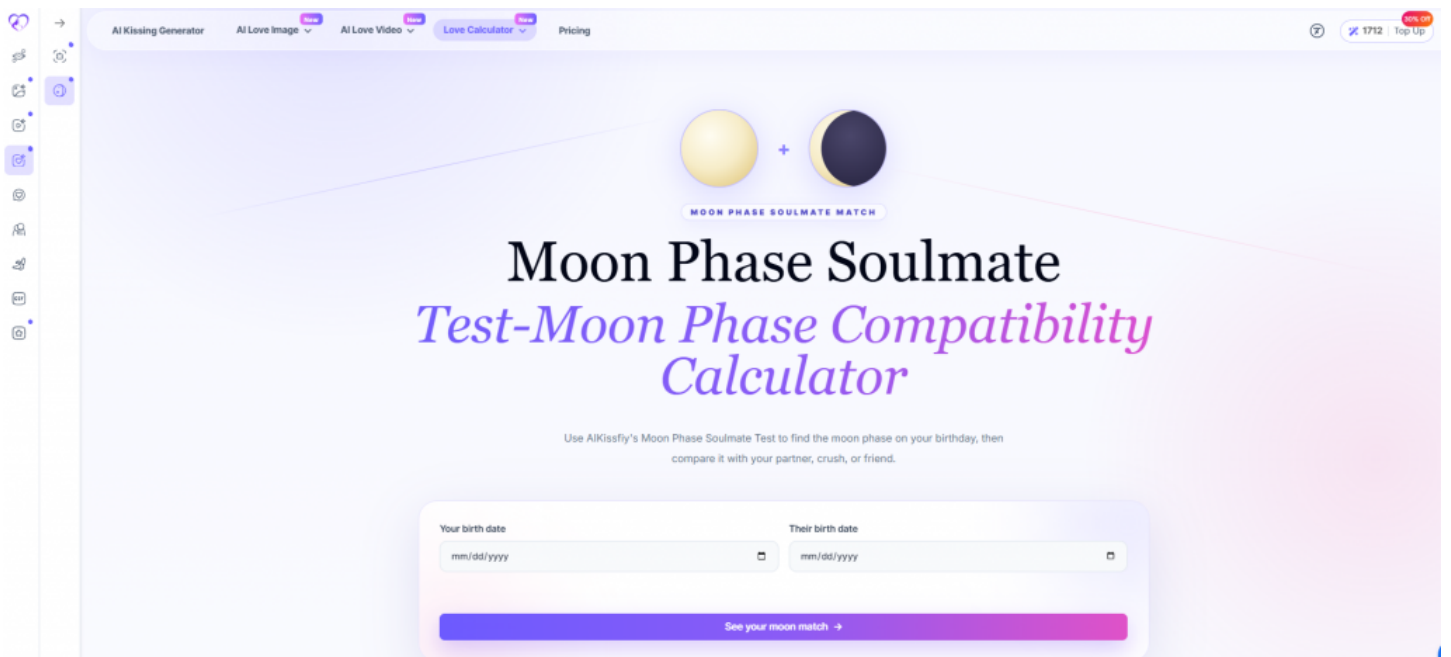

# AIKissfiy Introduces Suite of AI Love Tests to Explore Relationship Compatibility

**Swains Island, American Samoa Jun 30, 2026 ([Issuewire.com](https://www.issuewire.com))** - AIKissfiy, a couples and relationships creative platform, has officially introduced a collection of interactive love tests. From moon phase readings to face similarity checks, each tool gives couples a lighthearted way to explore their connection.