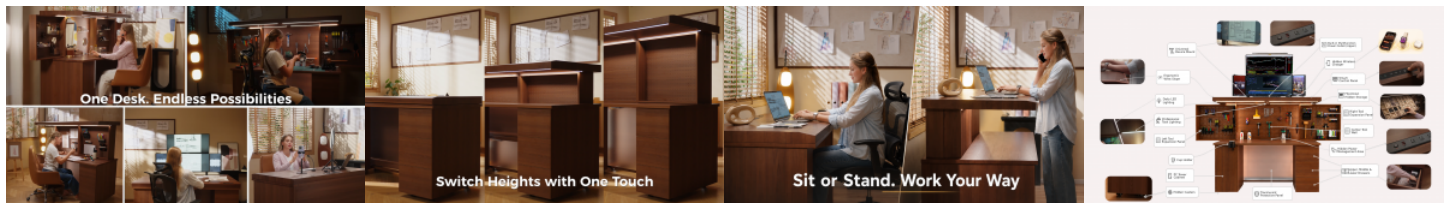

Clodesk is also equipped with a smart lift system, allowing users to switch between sitting and standing positions and adjust the desk height based on different usage habits. The front edge features a sloped wrist-care design, providing a more natural support angle for the wrists and forearms during long hours of typing, editing, drawing, or multi-device operation, while reducing the pressure often caused by traditional straight desk edges.

Combined with multi-mode lighting, an integrated power area, and a hidden wireless charging module, Clodesk further improves comfort and efficiency for long work sessions, creative projects, and multi-device use.

Safety is also an important part of Clodesk's design. The desk includes anti-pinch protection, allowing the lift system to trigger a safety response when an obstruction is detected during operation, improving safety and reliability in everyday use. To see Clodesk in action across different workspace scenarios, watch the official demo video.

The Clodesk team said, *"We want to redefine what a desk can be. Clodesk is not just a surface for computers and accessories. It is a smart workstation platform that can expand, organize, transform, and adapt to different user needs."*

Clodesk will soon launch on Kickstarter, offering early adopters special discounts and exclusive launch benefits. [Learn more here.](#)

Media Contact

Clodesk Marketing Team

*****@clodesk.com

<https://clodesk.com/>

Source : Clodesk

[See on IssueWire](#)