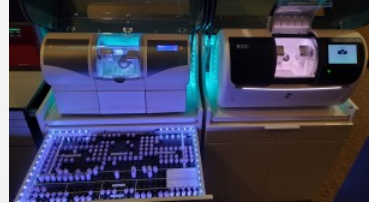

At [Nu Smile Roseville Dental](#), we believe exceptional dentistry begins with listening. Our Roseville practice delivers high-level cosmetic and restorative care, same-day crowns, and TMJ therapy using advanced technology and individualized planning. Patients experience judgment-free care, lasting relationships, and dentistry designed to restore confidence, comfort, and lifelong oral health.

Media Contact

Nu Smile Roseville Dental

*****@gmail.com

(916) 780-9688

1420 Blue Oaks Blvd #180

<https://www.wemakerosevillesmile.com/>

Source : Nu Smile Roseville Dental

[See on IssueWire](#)