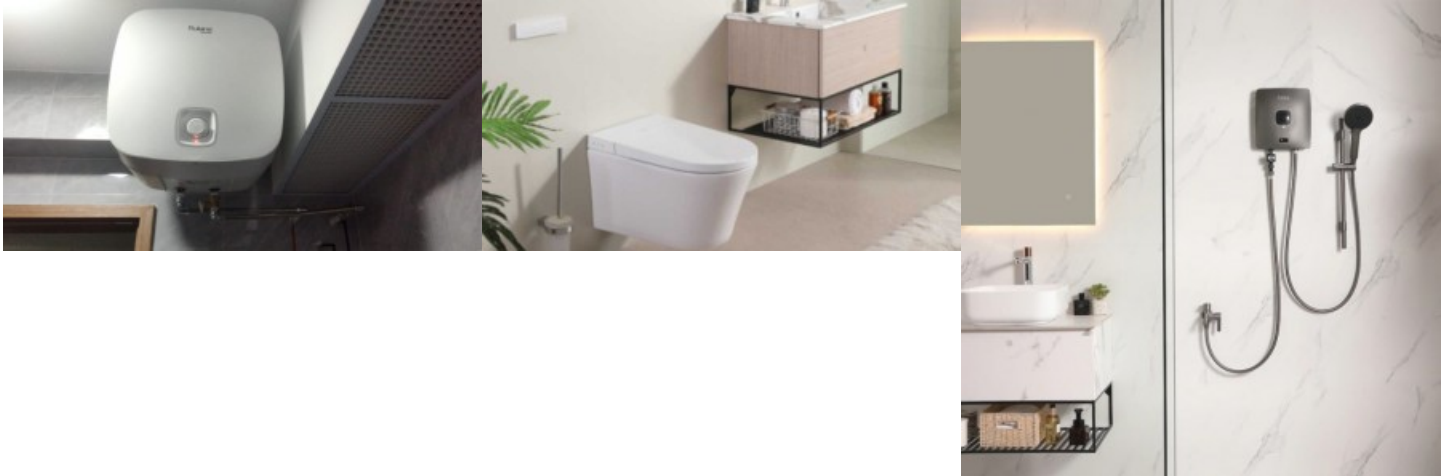

customers.

With a focus on customer satisfaction, innovation, and premium craftsmanship, Rubine remains dedicated to delivering solutions that elevate everyday living. Whether upgrading a home or designing a new space, customers can trust Rubine to provide products that combine modern design with superior performance.

Media Contact

Rubine Singapore

*****@casa.com.sg

96287644

15 Kian Teck Crescent Singapore 628884

Source : Rubine Singapore

[See on IssueWire](#)