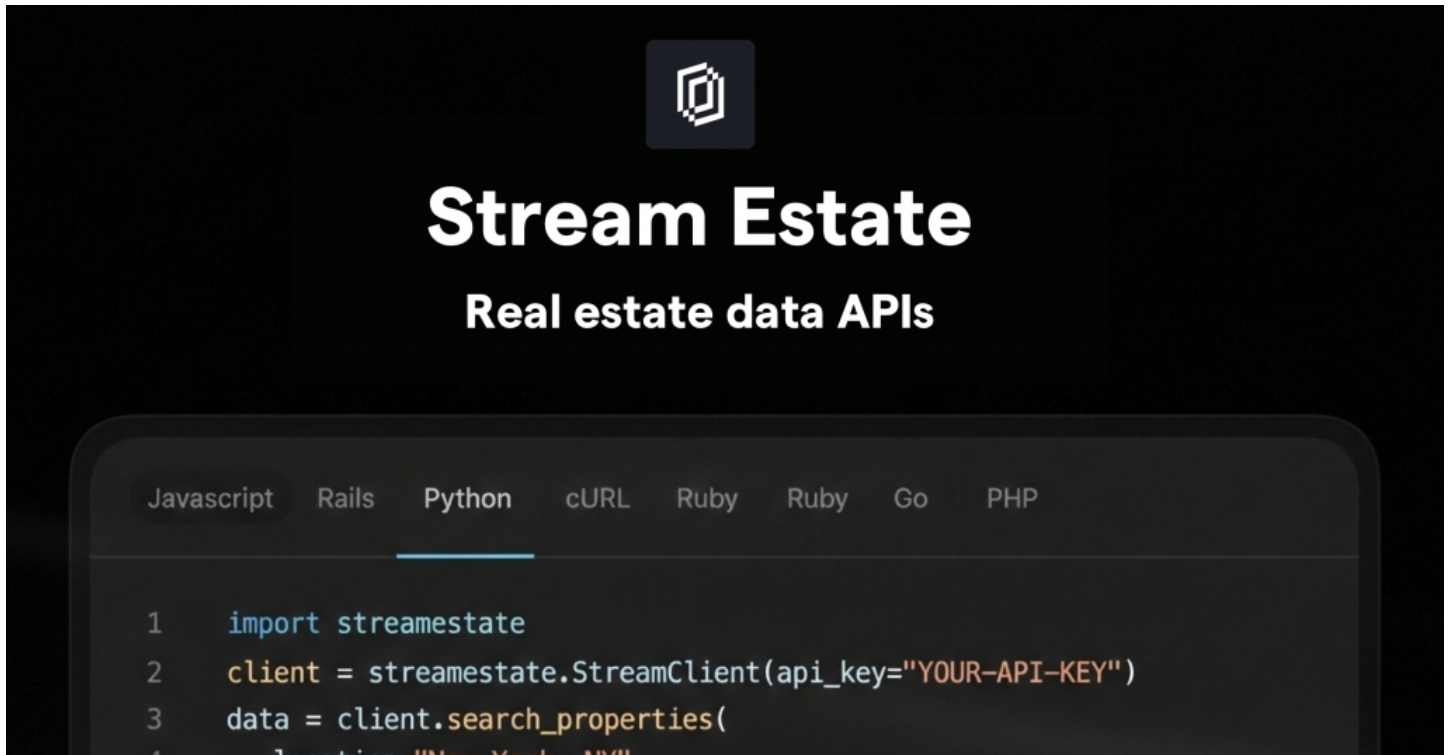

French PropTech Startup Stream.estate Sets Out to Become Europe's Essential Real Estate Data Layer

Paris, France Feb 13, 2026 ([Issuewire.com](https://www.issuewire.com)) - Stream.estate Emerges as Europe's Most Comprehensive Real Estate Data API, Aggregating thousands of sources in Real Time

Stream.estate, the enterprise API platform developed by DLL, today announced its position as the leading real estate data infrastructure provider in France, delivering real-time access to thousands of property listing sources.

As PropTech companies across Europe increasingly rely on accurate, up-to-date property data to power their platforms, Stream.estate offers a turnkey alternative to costly and unreliable in-house data scraping. The API enables real estate professionals, fintech platforms, neo-brokers, and financial institutions to integrate comprehensive French property market data directly into their products — at a fraction of the cost of building it themselves.