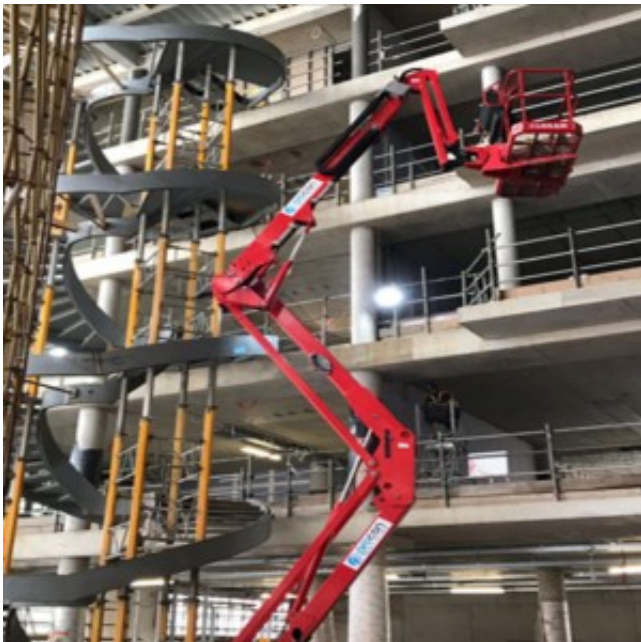

safely and effectively.

Procon Skyhire's hire services support construction companies, facilities managers, industrial operators, and local authorities across Northern Ireland. Their modern fleet and flexible hire options reduce downtime, improve productivity, and allow clients to focus on completing work at height or moving materials efficiently. Whether it's a large-scale construction project, ongoing maintenance, or emergency site work, Procon Skyhire delivers reliable Powered Access equipment Hire Craigavon and professional Teleporter hire Belfast services that businesses can trust.

Businesses planning upcoming projects can contact Procon Skyhire to arrange [Powered Access equipment Hire Craigavon](#) or Teleporter hire Belfast. With competitive pricing, flexible hire options, and a strong commitment to service excellence, Procon Skyhire ensures projects are completed safely, efficiently, and on schedule. The expansion of these hire services reinforces Procon Skyhire's reputation as a trusted partner for access and lifting solutions across Northern Ireland.

Contact Us:

Procon Skyhire
Dublin 11, Dublin
info@proconskyhire.com
ryan@proconskyhire.com
042 942 4199
<https://proconskyhire.com/>
<https://www.facebook.com/proconskyhire/>
<https://pinterest.com/proconhiredublin/>

Media Contact