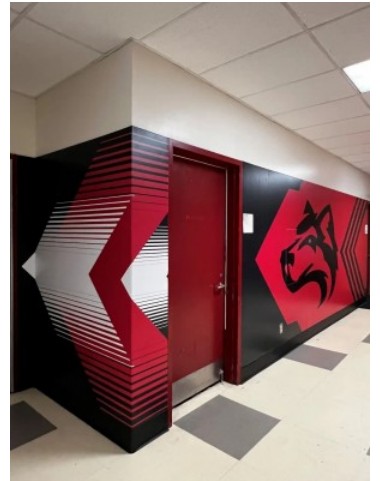

Media Contact

Contact Gordy Wolfe and Denise Wolfe

*****@majesticstudio.com

9517355001

140 N. Maple Street, Suite 104, Corona, CA 92878

Source : Majestic Sign Studio

[See on IssueWire](#)