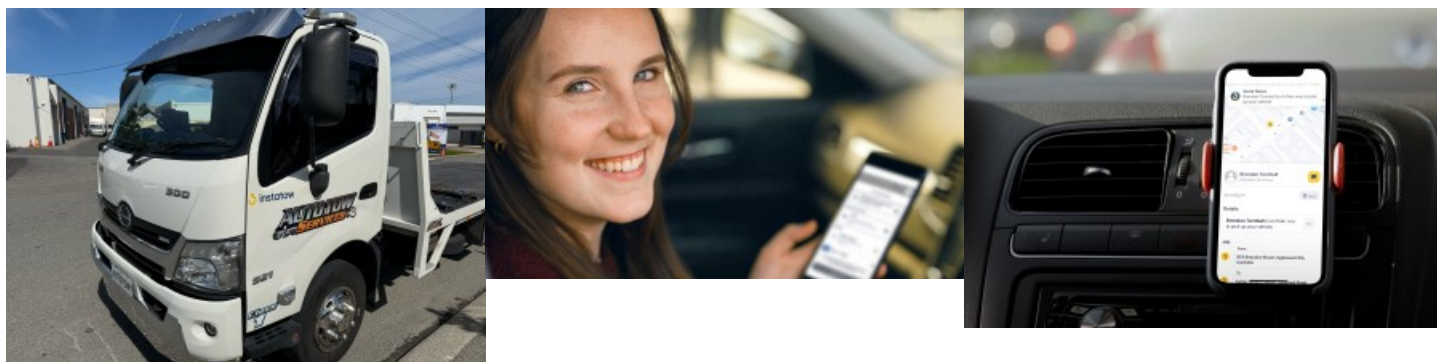

<https://www.instatow.com.au/about>

<https://www.instatow.com.au/providers>

37 Sarich Court, Osborne Park, 6017

Instatow is a Perth-based towing platform offering fast, transparent and reliable towing services across Western Australia. The platform provides fixed-upfront pricing, real-time vehicle tracking and a network of verified local tow operators.