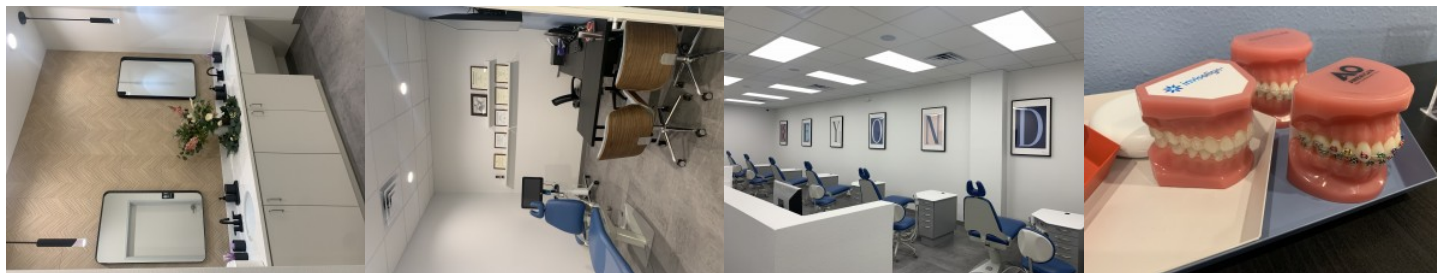

Beyond Braces Orthodontics serves Sachse and neighboring communities, including Murphy, Rowlett, Plano, Garland, Richardson, Wylie, Allen, and Lucas. The orthodontist Garland (<https://tinyurl.com/Orthodontist-Garland-TX>) is committed to making orthodontic care accessible and affordable by offering flexible financing options and working with various insurance providers. Patients can schedule appointments conveniently online through the clinic's user-friendly website, ensuring a seamless experience from start to finish.

Beyond Braces
5120 S State Hwy 78 Ste 800
Sachse Tx, 75048
972-928-9477
info@beyondbracestx.com
beyondbracestx.com

Beyond Braces Orthodontics, led by Dr. Eugene Han, is a premier orthodontic practice in Sachse, Texas. The clinic offers a comprehensive range of services, including traditional braces, clear aligner treatment, and orthodontic appliances, tailored to meet the needs of patients of all ages. Dr. Han has been recognized as one of Dallas' Best Dentists for 2024, a prestigious honor that highlights his commitment to excellence in orthodontic care. With a commitment to utilizing advanced technology and fostering a patient-centric approach, Beyond Braces Orthodontics strives to transform smiles and enhance confidence within the community.

Media Contact