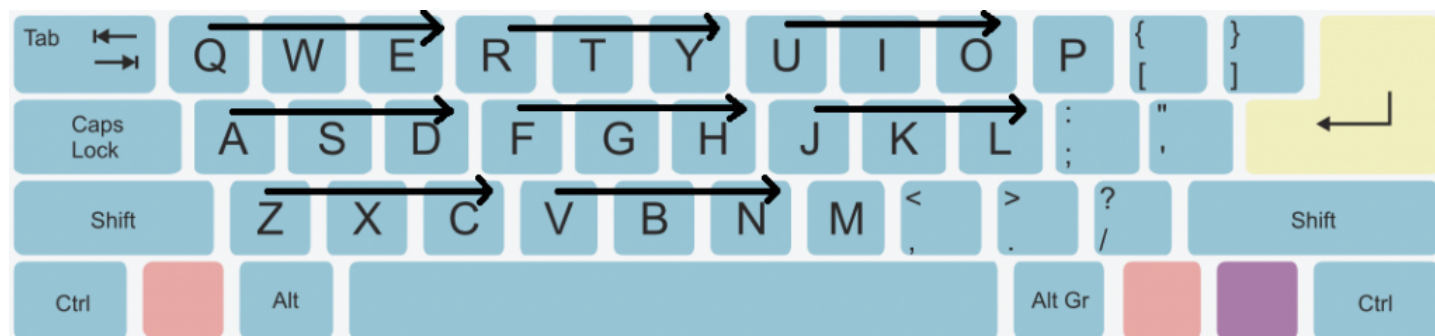

The Manager of W3C Web Accessibility Evaluation Tools Writes About Atoall.com It Is a Useful Tool

Web Accessibility Tool of Atoall.com is launching the world's first website domain accessibility tool today. That will give more accessibility to website domains. Now private and government websites can give their services to the last man.

Chandigarh, India Jan 2, 2023 (IssueWire.com) - Atoall.com is launching the world's first website domain accessibility tool to increase business, marketing, sales, and new users from 2 billion regional and a billion disabled people of the world.

Robust: users must be able to access the content as technologies advance. The main rule of the WCAG. Private and government websites follow W3C's WCAG to increase digital accessibility, inclusion, equality, etc. To help differently-abled persons or disabilities.

The world has multiple languages and different health conditions for the public. Alphabets of domain names are also away from each other and in a language. So, 3 billion people cannot type website names easily.

If a person cannot open a website, then only he/she can feel the stress. Websites are the responsibility of private and government website managers or owners.

"The method of the new tool is to type any 3 keys twice as those in a line, for example, aassdd.com, ffgghh.com, or gghhjj.com. The website can be opened with these easy-to-use keys by just copying and pasting a small code from <https://atoall.com> on a website in the body tag or settings. When we say that press any 3 keys, it means we don't need any language to type," said **Web Accessibility Tool**.

- Open <https://webaccessibilitytool.com>.
- Open a new tab.
- Type in the address bar and any 3 keys that are in line on the keyboard. For example, **ppooii** or **jjkkll** and .com. it will be ppooii.com or jjkkll.com.
- One will see <https://webaccessibilitytool.com> again.
- One can see the same website without long, and language alphabets. When one types any 3 keys twice, that means no need for any language. Now 3 billion regional and a billion disabled people can get benefits from this tool.
- If a person wants to open <https://webaccessibilitytool.com>, then he/she needs knowledge of